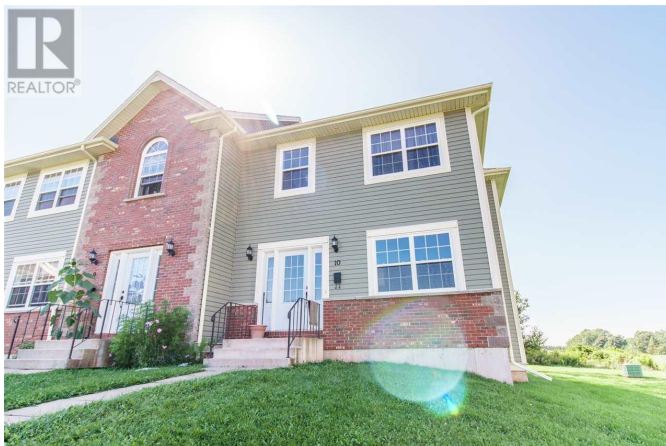

\$224,900 - 10 EDGEVIEW Court

Listing ID: 201723267

\$224,900

3 Bedrooms, 2 Bathrooms, 1328

Single Family

10 EDGEVIEW Court, Stratford, Prince
Edward Island, C1B0H8

Townhouse condo backing onto Fox
Meadows golf course in Stratford. Main
level: living room with electric fireplace, eat
in kitchen with appliances and backyard
deck access, half bath. Second level: three
bedrooms and a full bath. Lower level:
unfinished with washer and dryer.