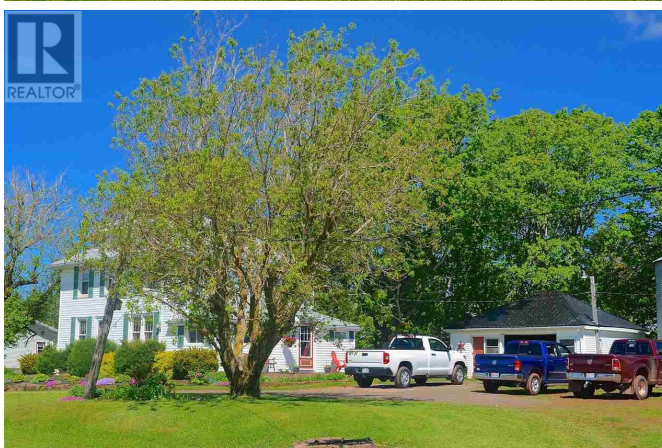

\$495,000 - 964 Appin Rd

Listing ID: 201715449

\$495,000

, 1800

Agriculture

964 Appin Rd, Appin Road, Prince Edward Island, C0A1C0

Great opportunity to establish that farm you've always dreamt of in the beautiful province of Prince Edward Island. Located in Appin Road, you will find this waterview farm located on a quiet road with a picturesque country setting. Although the farm has not had animals grace the pasture in recent years, now is the perfect opportunity to bring them back! The land is currently rented to local farmers, and this year there is a crop of winter wheat. The farm consists of 148.36 acres, with approximately 75 acres of clear farm land. There is 2 large barns on the farm, which are currently used for storage. With the farm is also a great 4 bedroom/2 bathroom home that is in great condition.