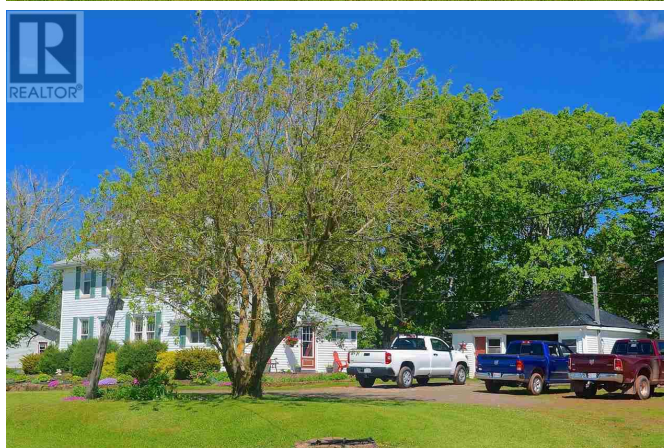

# \$495,000 - 964 Appin Rd

## Listing ID: 201715449

**\$495,000**

, 1800

Agriculture

964 Appin Rd, Appin Road, Prince Edward Island, C0A1C0

Great opportunity to establish that farm you've always dreamt of in the beautiful province of Prince Edward Island. Located in Appin Road, you will find this waterview farm located on a quiet road with a picturesque country setting. Although the farm has not had animals grace the pasture in recent years, now is the perfect opportunity to bring them back! The land is currently rented to local farmers, and this year there is a crop of winter wheat. The farm consists of 148.36 acres, with approximately 75 acres of clear farm land. There is 2 large barns on the farm, which are currently used for storage. With the farm is also a great 4 bedroom/2 bathroom home that is in great condition. (id:4285)