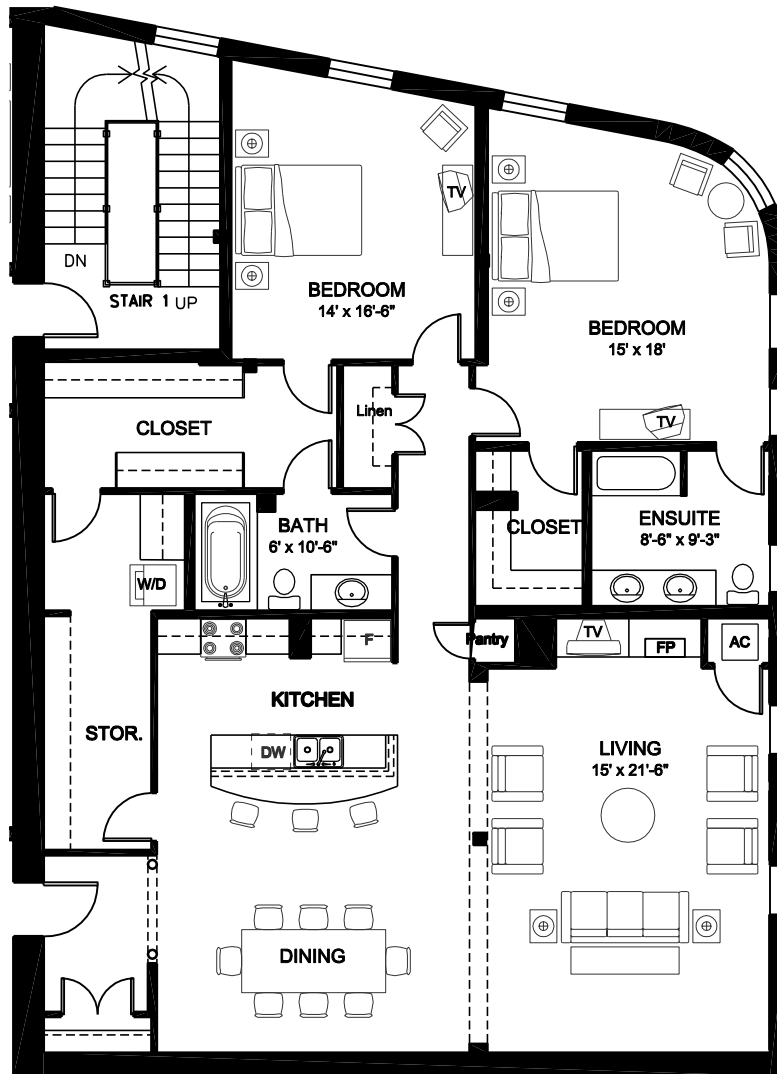

HARBOUR TERRACE

CONDOMINIUMS

2nd FLOOR
KEY PLAN

UNIT 204 / 204A

1959 Sq.Ft.

2 BR

HARBOUR TERRACE
8 Queen Street,
Summerside, PEI