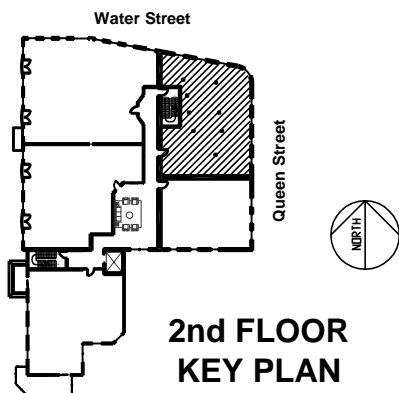

HARBOUR TERRACE

CONDOMINIUMS

2nd FLOOR
KEY PLAN

UNIT 204 / 204A

1959 Sq.Ft.

2 BR

HARBOUR TERRACE
8 Queen Street,
Summerside, PEI